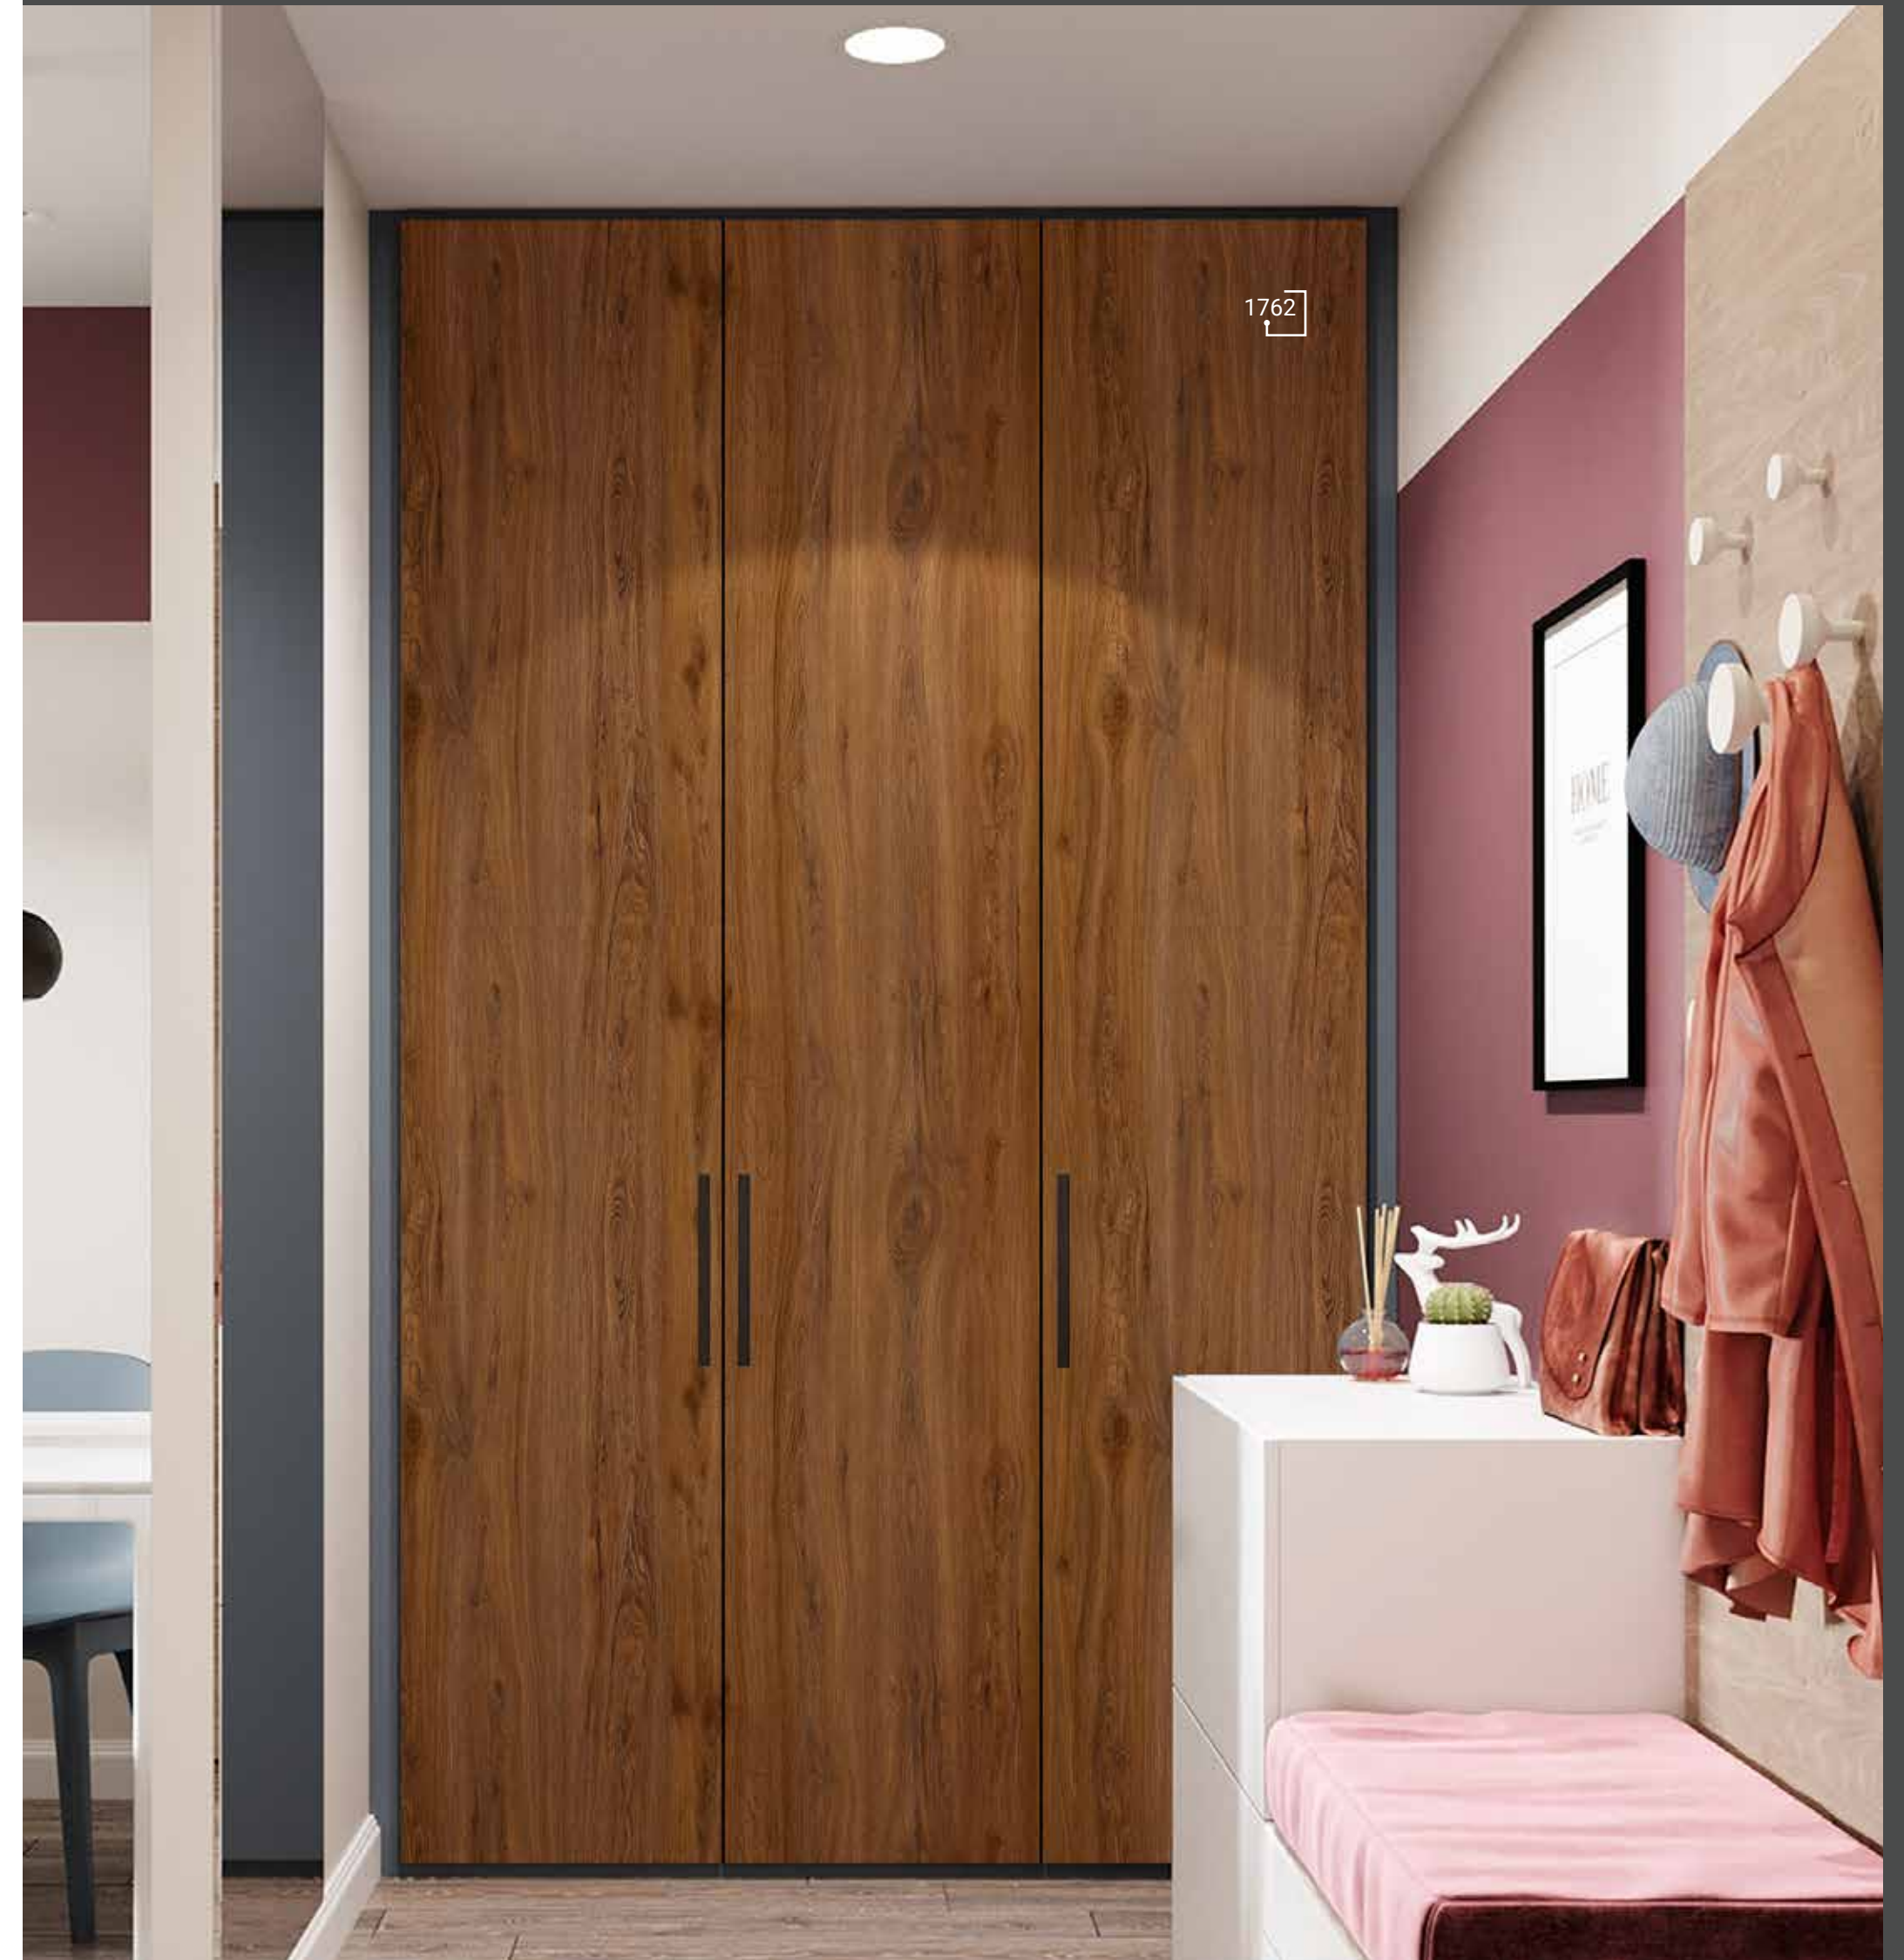

1696 | LO LUXURIANT LEAF

1606 | LO SAND CRUSH DARK

1604 | LO TEAK TURN

1762 | MG CLASSIC WALNUT CHERRY

1761 | MG CLASSIC WALNUT

1609 | MG COFFEE BEANS

Glamorous and  
gorgeous

Our products are made with so much class that your homes reflect glamour that you pour into your life!