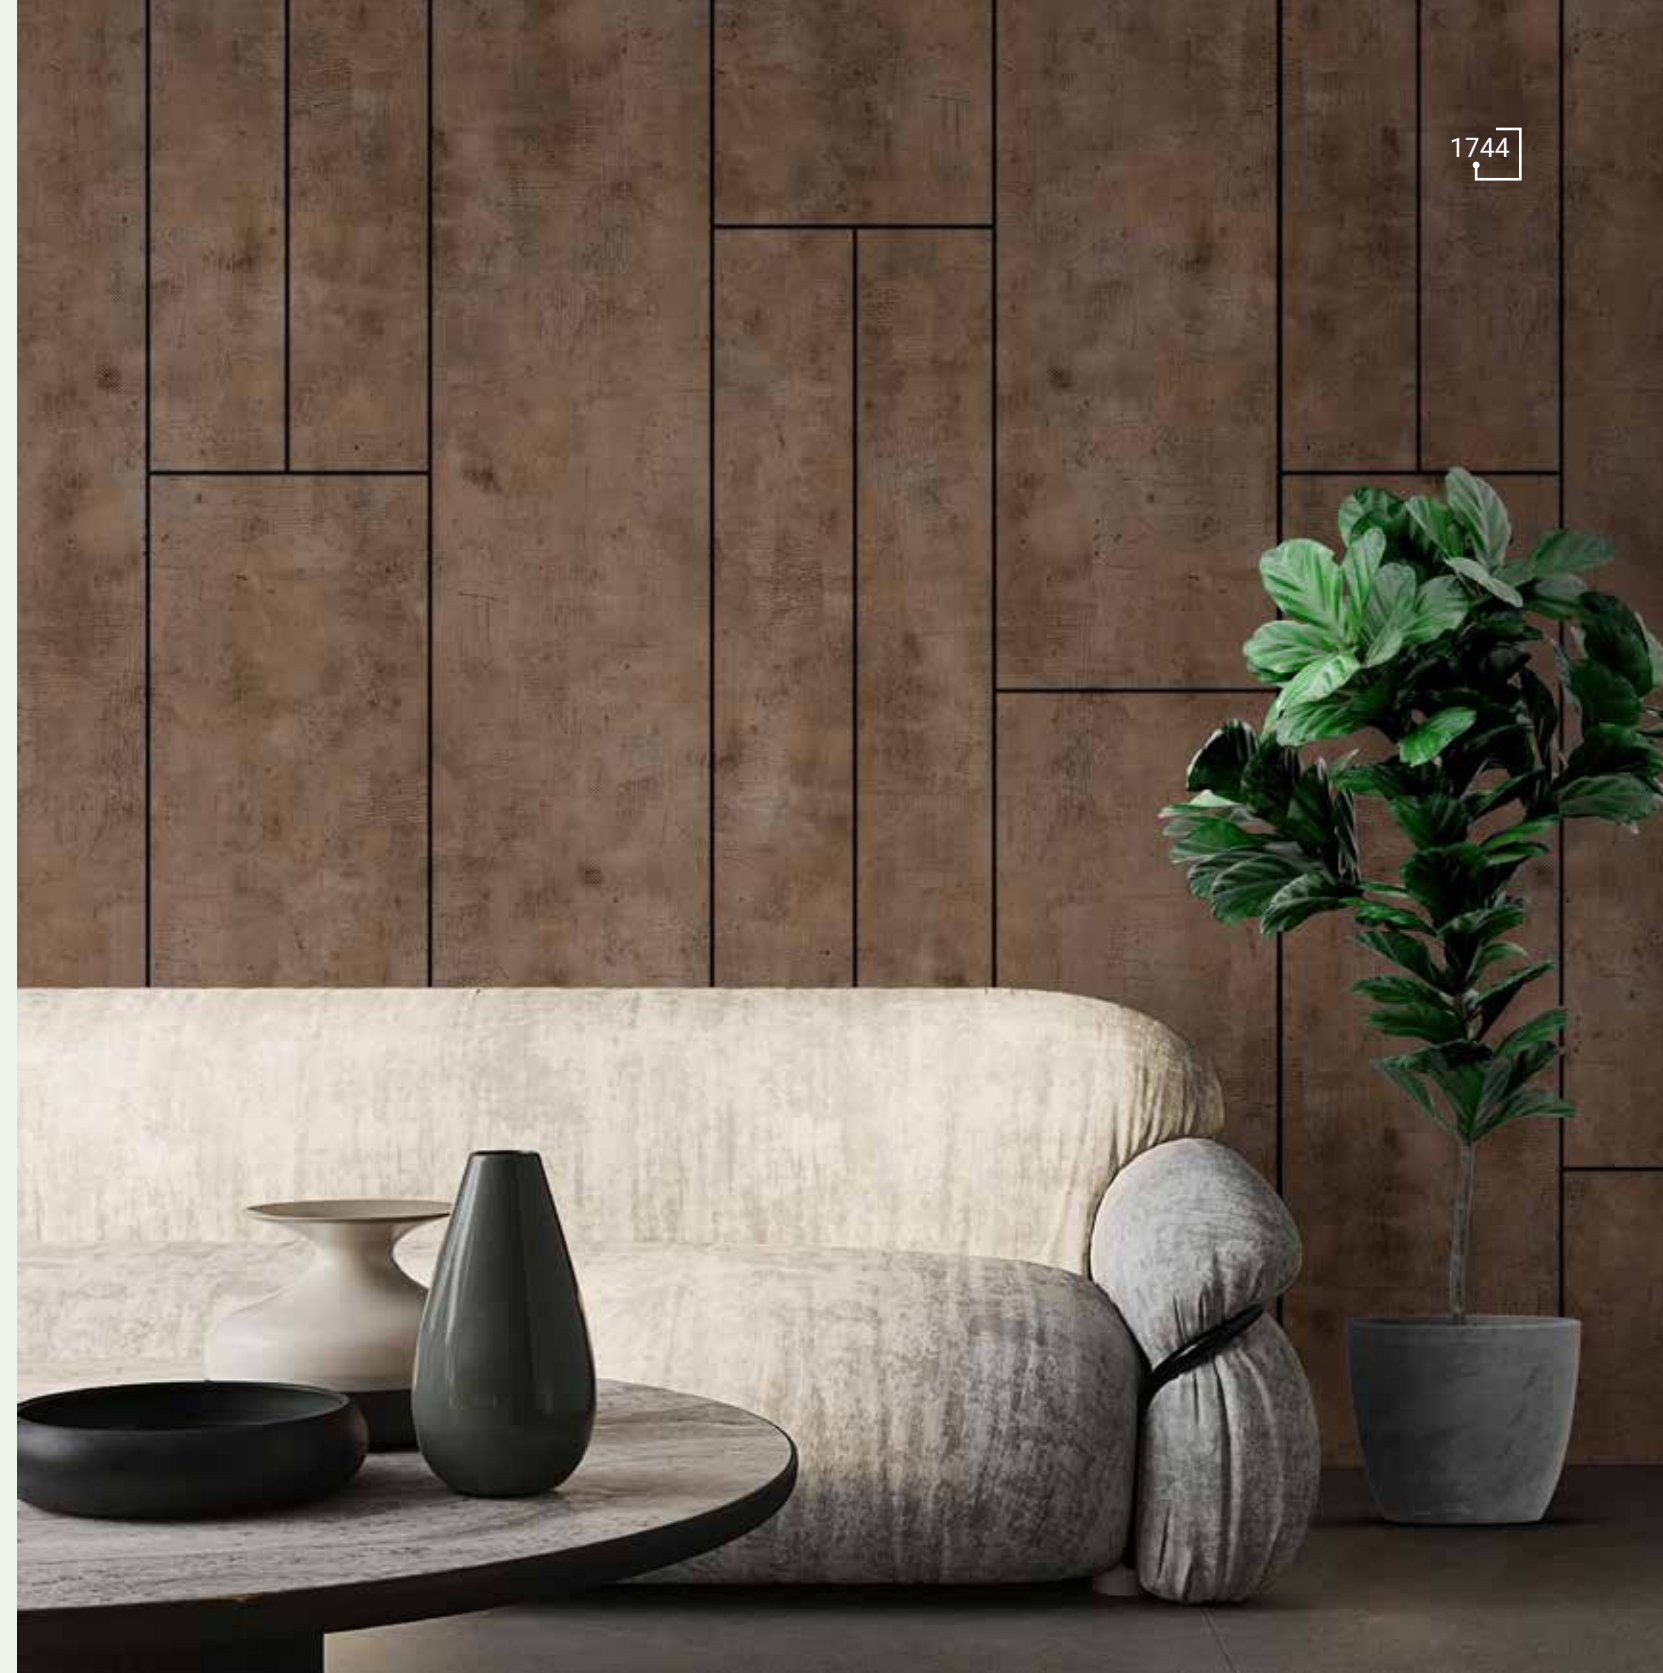

There is a secret element of these laminates that visually pleases and showcases classy spaces.